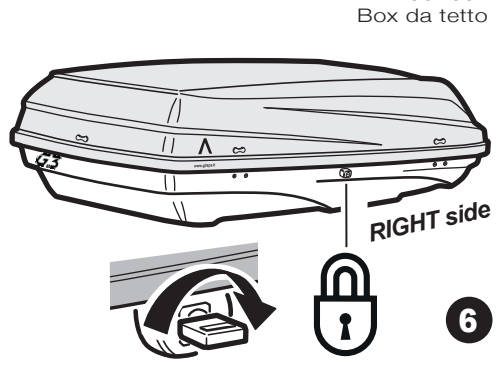

Cod.
AO.100K9009.3

0 km / 0 mi

RE-CHECK

50 km / 61 mi

500 km / 311 mi