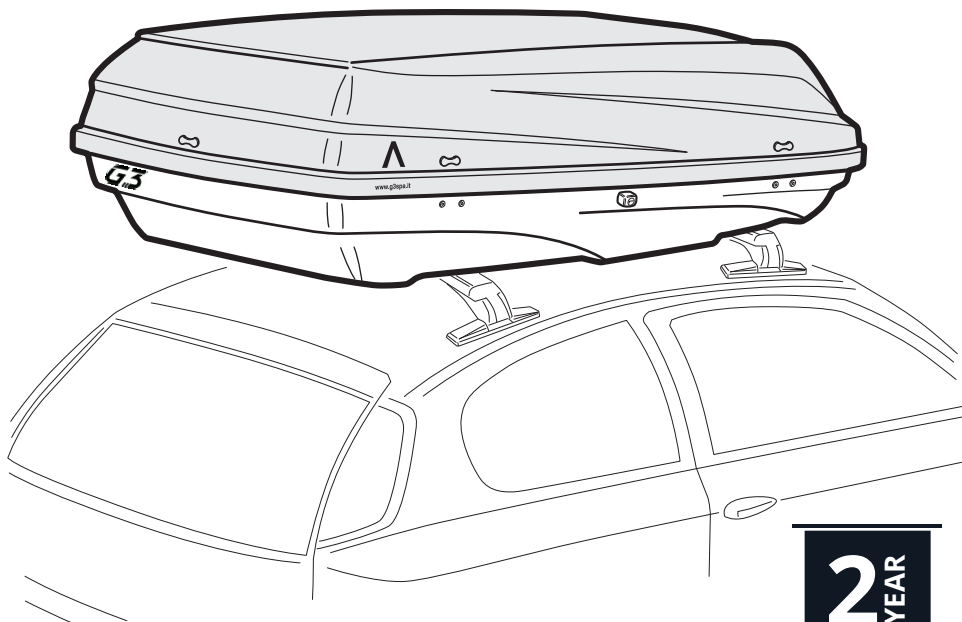

G3 bicube 520+ disassembled

Roof box
Box da tetto

ASSEMBLING INSTRUCTION – ISTRUZIONI D'ASSEMBLAGGIO

2
YEAR
WARRANTY

CityCrash

DUAL SIDE

= 14.5 kg (31.9 lbs)

MAX. = 75 kg (165.34 lbs)