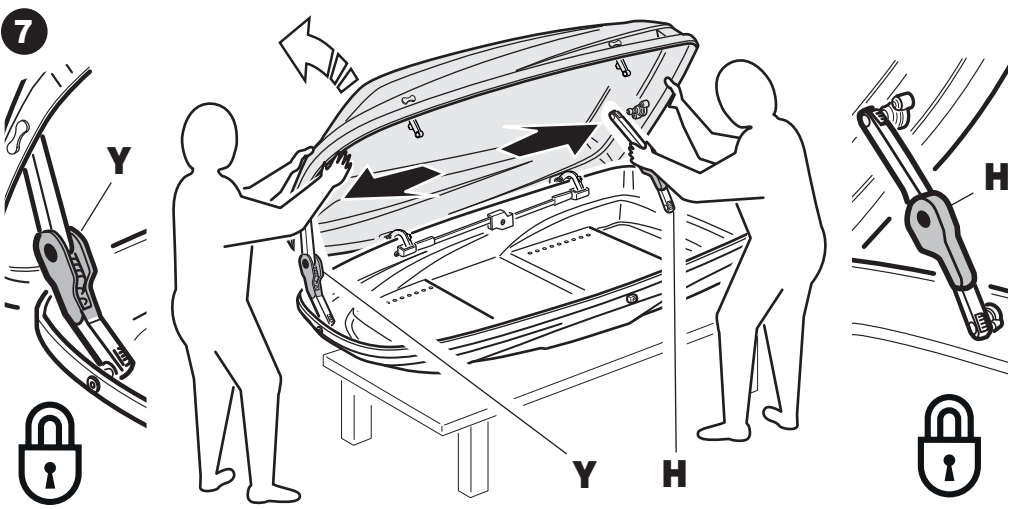

Cod.
AO.100K9009.3

0 km / 0 mi

RE-CHECK

50 km / 61 mi

500 km / 311 mi