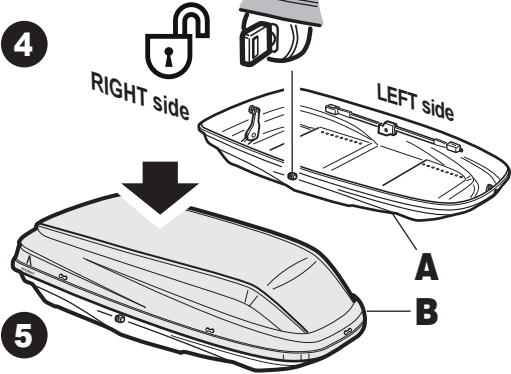

Cod.
AO.100K9009.3

0 km / 0 mi

RE-CHECK

50 km / 61 mi

500 km / 311 mi