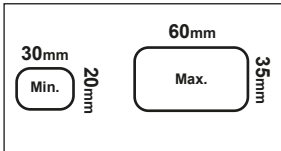

GPTALLY - ASSEMBLY INSTRUCTION