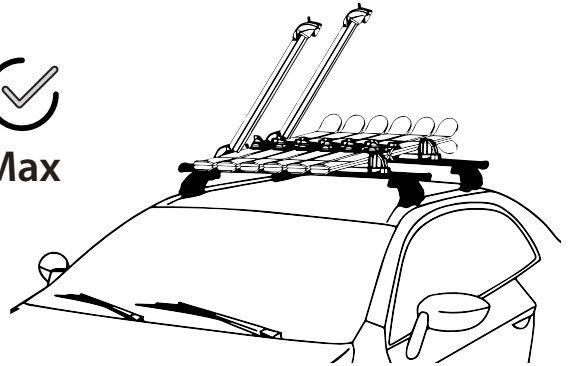

# GPTALLY - ASSEMBLY INSTRUCTION

30mm	60mm
Min.	Max.
20mm	35mm

3

4

Max

5